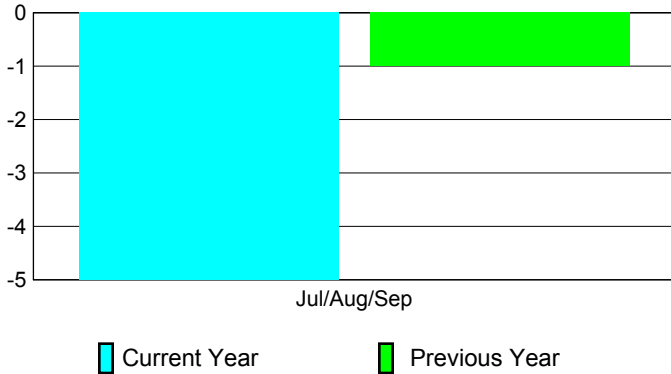

2010-2011 GMT Reports for District (or Undistricted) **District 118 E**

GMT: HOWARD PATRICK LEE

Location: TURKEY

GMT CA: 4

CLUBS

Club Results
2010-2011

Clubs
2009-2010

Month	New Club Goal	Actual New Clubs	Actual Dropped Clubs	Gain/Loss of Clubs	Gain/Loss of Clubs
Jul/Aug/Sep	1	0	-5	-5	-1
Totals	1	0	-5	-5	-1

Club Results 2010-2011

Goal, New, Dropped, Gain/Loss

Comparison of Club Gain/Loss

Current Year Compared to the Previous Year

YTD Status Quo Clubs 2010-2011

Status Quo Clubs Compared to Status Quo Members

MEMBERSHIP