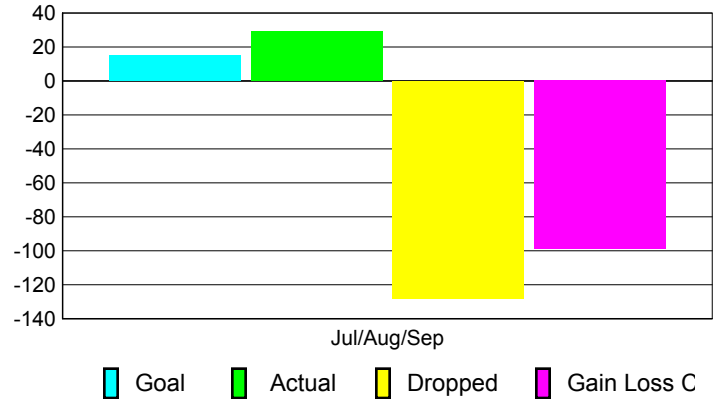

Membership Results 2010-2011

Goal, New, Dropped, Gain/Loss