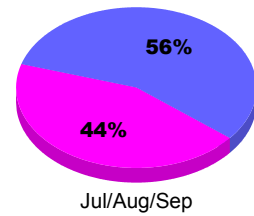

Membership Results
2010-2011

Membership
2009-2010

Month	Net Memb Goal	Actual New Memb	Actual Dropped Memb	Gain/Loss of Memb	Gain/Loss of Memb
Jul/Aug/Sep	15	29	-128	-99	-23
Totals	15	29	-128	-99	-23

Membership Results 2010-2011

Goal, New, Dropped, Gain/Loss

Comparison of Membership Gain/Loss

Current Year Compared to the Previous Year

Gender Comparison 2010-2011

■ Male ■ Female