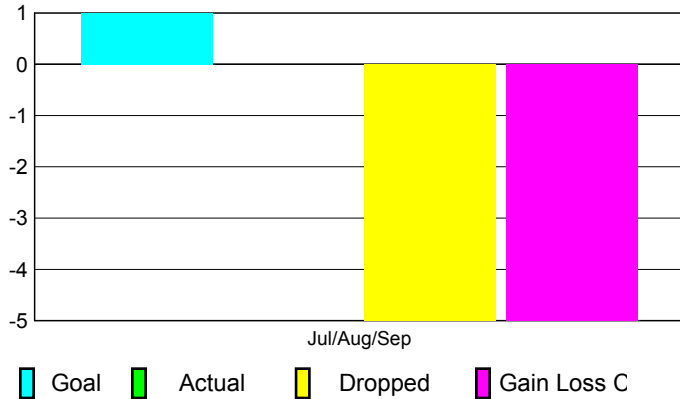

2010-2011 GMT Reports for District (or Undistricted) **District 118 E**

GMT: HOWARD PATRICK LEE

Location: TURKEY

GMT CA: 4

CLUBS

Club Results
2010-2011

Clubs
2009-2010

Month	New Club Goal	Actual New Clubs	Actual Dropped Clubs	Gain/Loss of Clubs	Gain/Loss of Clubs
Jul/Aug/Sep	1	0	-5	-5	-1
Totals	1	0	-5	-5	-1

Club Results 2010-2011

Goal, New, Dropped, Gain/Loss

Comparison of Club Gain/Loss

Current Year Compared to the Previous Year

YTD Status Quo Clubs 2010-2011

Status Quo Clubs Compared to Status Quo Members

MEMBERSHIP